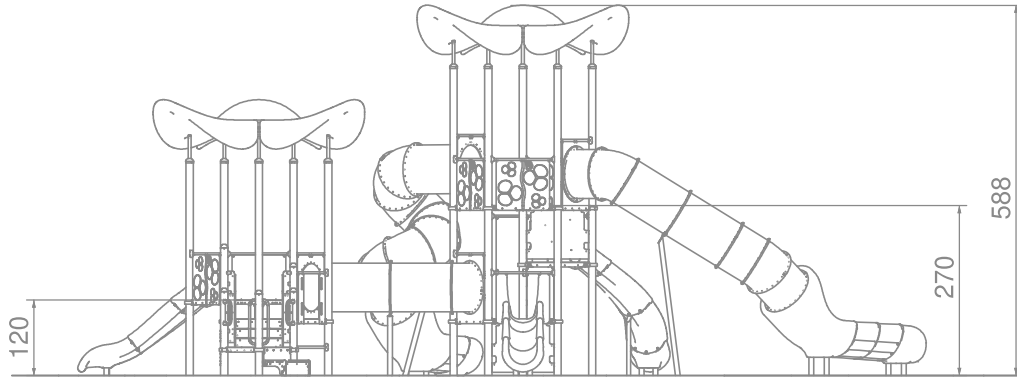

Information about the product

Dimensions	1347 x 887 cm
Safety zone	1737 x 1239 cm
Safety zone area	118,5 m ²
Overall height	588 cm
Free fall height	270 cm
Amount of users	30
Product complies with EN 1176-1:2017-12	Yes
Availability of spare parts	Yes
Age range	1-12

According to EN 1176-1:2017-12 norm, the product requires applying a safety surface according to the product's free fall height.

Functions

Sliding

Climbing

Socializing

SCALE 1:100

Materials

Solid construction: made of recycled steel IS235JR, powder galvanized and covered in powder coating paint.

Multilayer sheets manufactured from reclaimed and recycled marine waste, such as fishing nets, ropes, and trawls. UV resistant.

Plates of the walls made of colourful 13 mm hpl.

Slides and roofs made using the rotomoulding method with the utilization of biopolymers derived from sugarcane.