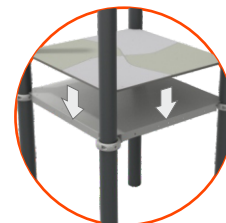

Information about the product

Dimensions	1347 x 887 cm
Safety zone	1737 x 1239 cm
Safety zone area	118,5 m ²
Overall height	588 cm
Free fall height	270 cm
Amount of users	30
Product complies with EN 1176-1:2017-12	Yes
Availability of spare parts	Yes
Age range	1-12

According to EN 1176-1:2017-12 norm, the product requires applying a safety surface according to the product's free fall height.

Functions

Sliding

Climbing

Socializing

SCALE 1:100

Materials

Solid construction: made of recycled steel IS235JR, powder galvanized and covered in powder coating paint.

Multilayer sheets manufactured from reclaimed and recycled marine waste, such as fishing nets, ropes, and trawls. UV resistant.

Plates of the walls made of colourful 13 mm hpl.

Slides and roofs made using the rotomoulding method with the utilization of biopolymers derived from sugarcane.

Platform: Steel sheet galvanized and covered with powder coating paint + hpl 6 mm

Let's Buglo