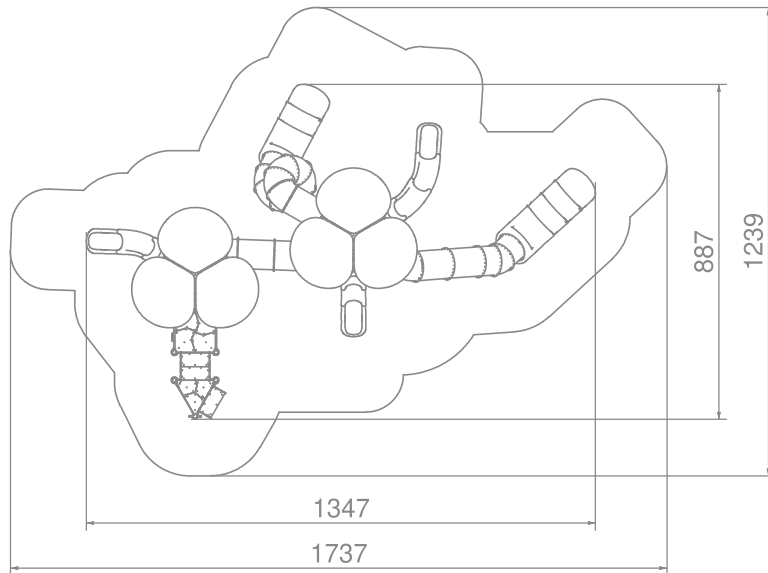

Information about the product

Dimensions	1347 x 887 cm
Safety zone	1737 x 1239 cm
Safety zone area	118,5 m ²
Overall height	588 cm
Free fall height	270 cm
Amount of users	30
Product complies with EN 1176-1:2017-12	Yes
Availability of spare parts	Yes
Age range	1-12

According to EN 1176-1:2017-12 norm, the product requires applying a safety surface according to the product's free fall height.

Functions

Sliding

Climbing

Socializing

SCALE 1:100

Materials

Solid construction: made of recycled steel IS235JR, powder galvanized and covered in powder coating paint.

Multilayer sheets manufactured from reclaimed and recycled marine waste, such as fishing nets, ropes, and trawls. UV resistant.

Plates of the walls made of colourful 13 mm hpl.

Slides and roofs made using the rotomoulding method with the utilization of biopolymers derived from sugarcane.